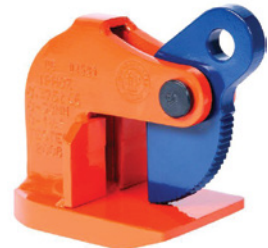

Products

KITO® Crosby® | Wire Rope Slings & Chain Slings Fittings

Master Link

Master Link Assembly

Thimble

Ferrule

Connecting Link

Eye Hook With
Safety Latch

Eye Self Locking Hook

Clevis Grab Hook

Screw Pin Bow Shackle

Nut & Bolt Bow Shackle

Screw Pin Dee Shackle

Nut & Bolt Dee Shackle

Products

KITO® Crosby® | General Lifting Gear & Devices

Snatch Block With Shackle

Crane Block

Snatch Block

Hoist Block

Crane Hook

Wide body Shackle

Turnbuckle

Beam Clamp

Plate Clamp

Horizontal Clamp
With Larger Jaw

Verticle Clamp

Horizontal Clamp

Products

KITO® Crosby® | General Lifting Gear & Devices

Wedge Socket

Load Binder